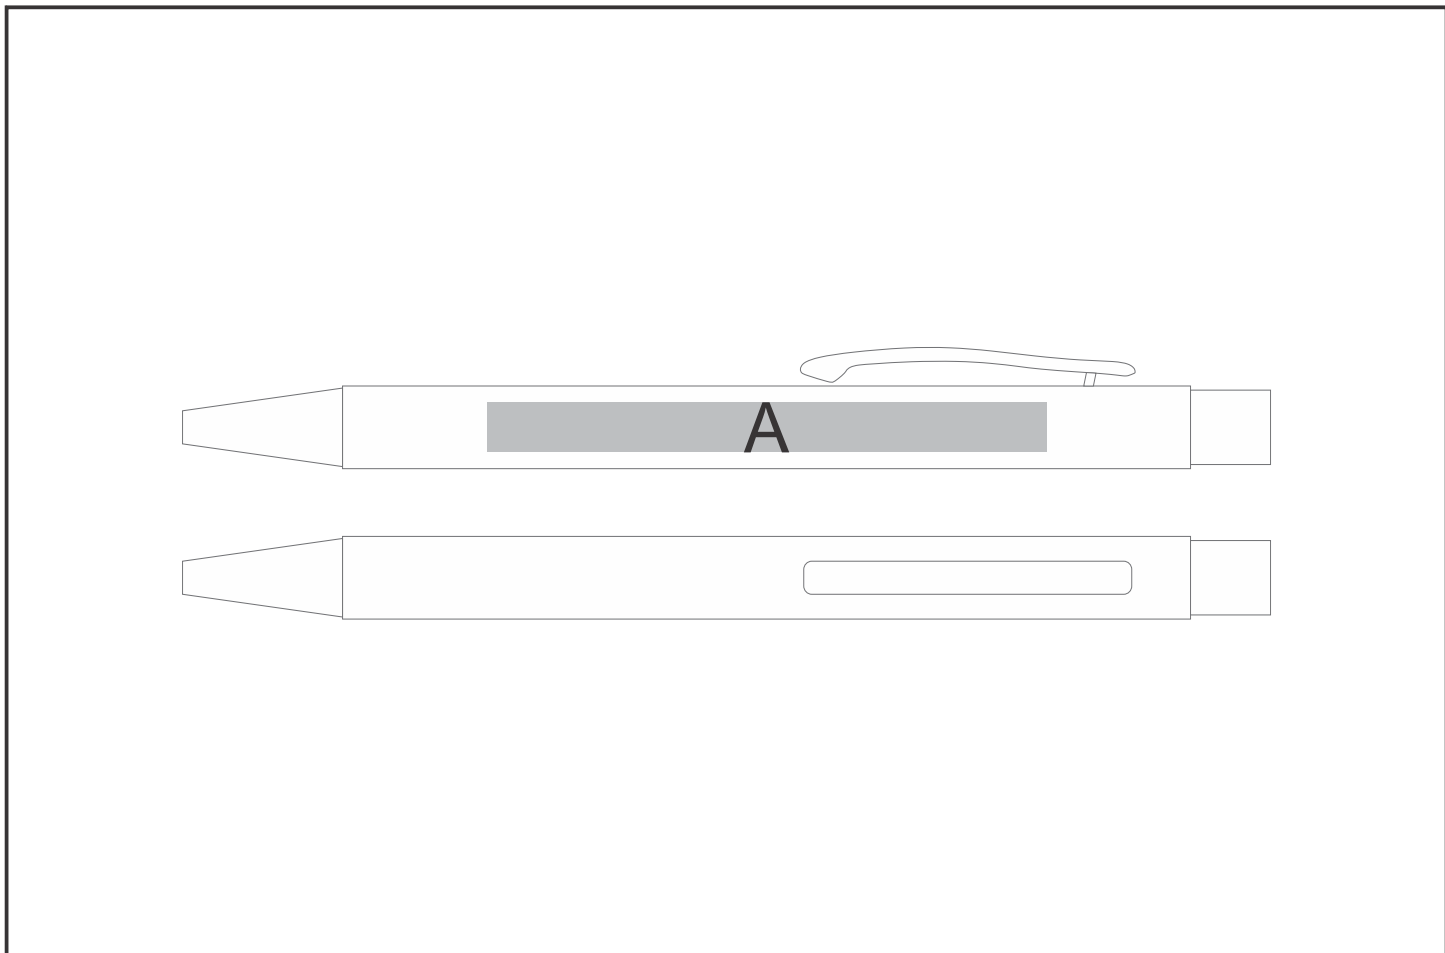

WI-AM-256-B

Altitude Omega Pencil

Also available in
LOGO
24
Check Logo24
guide and t's & c's

Need to know:

- Includes 1-Position Laser Engraving (setup fees apply)

- Laser Colour: Light Grey

Branding Options:

Position	Branding Method (Branding Code)	No. of Colours	Dimension
A	Laser Engraving (LA)	N/A	70mm wide x 6mm high